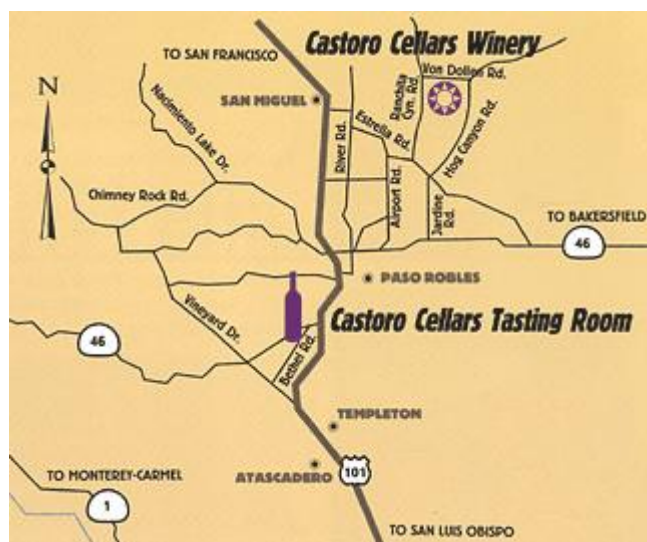

1315 North Bethel Road, Templeton, CA 93465