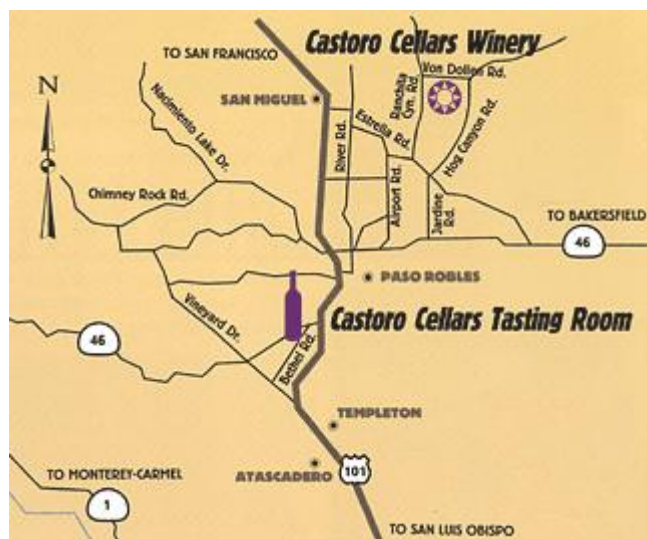

1315 North Bethel Road, Templeton, CA 93465